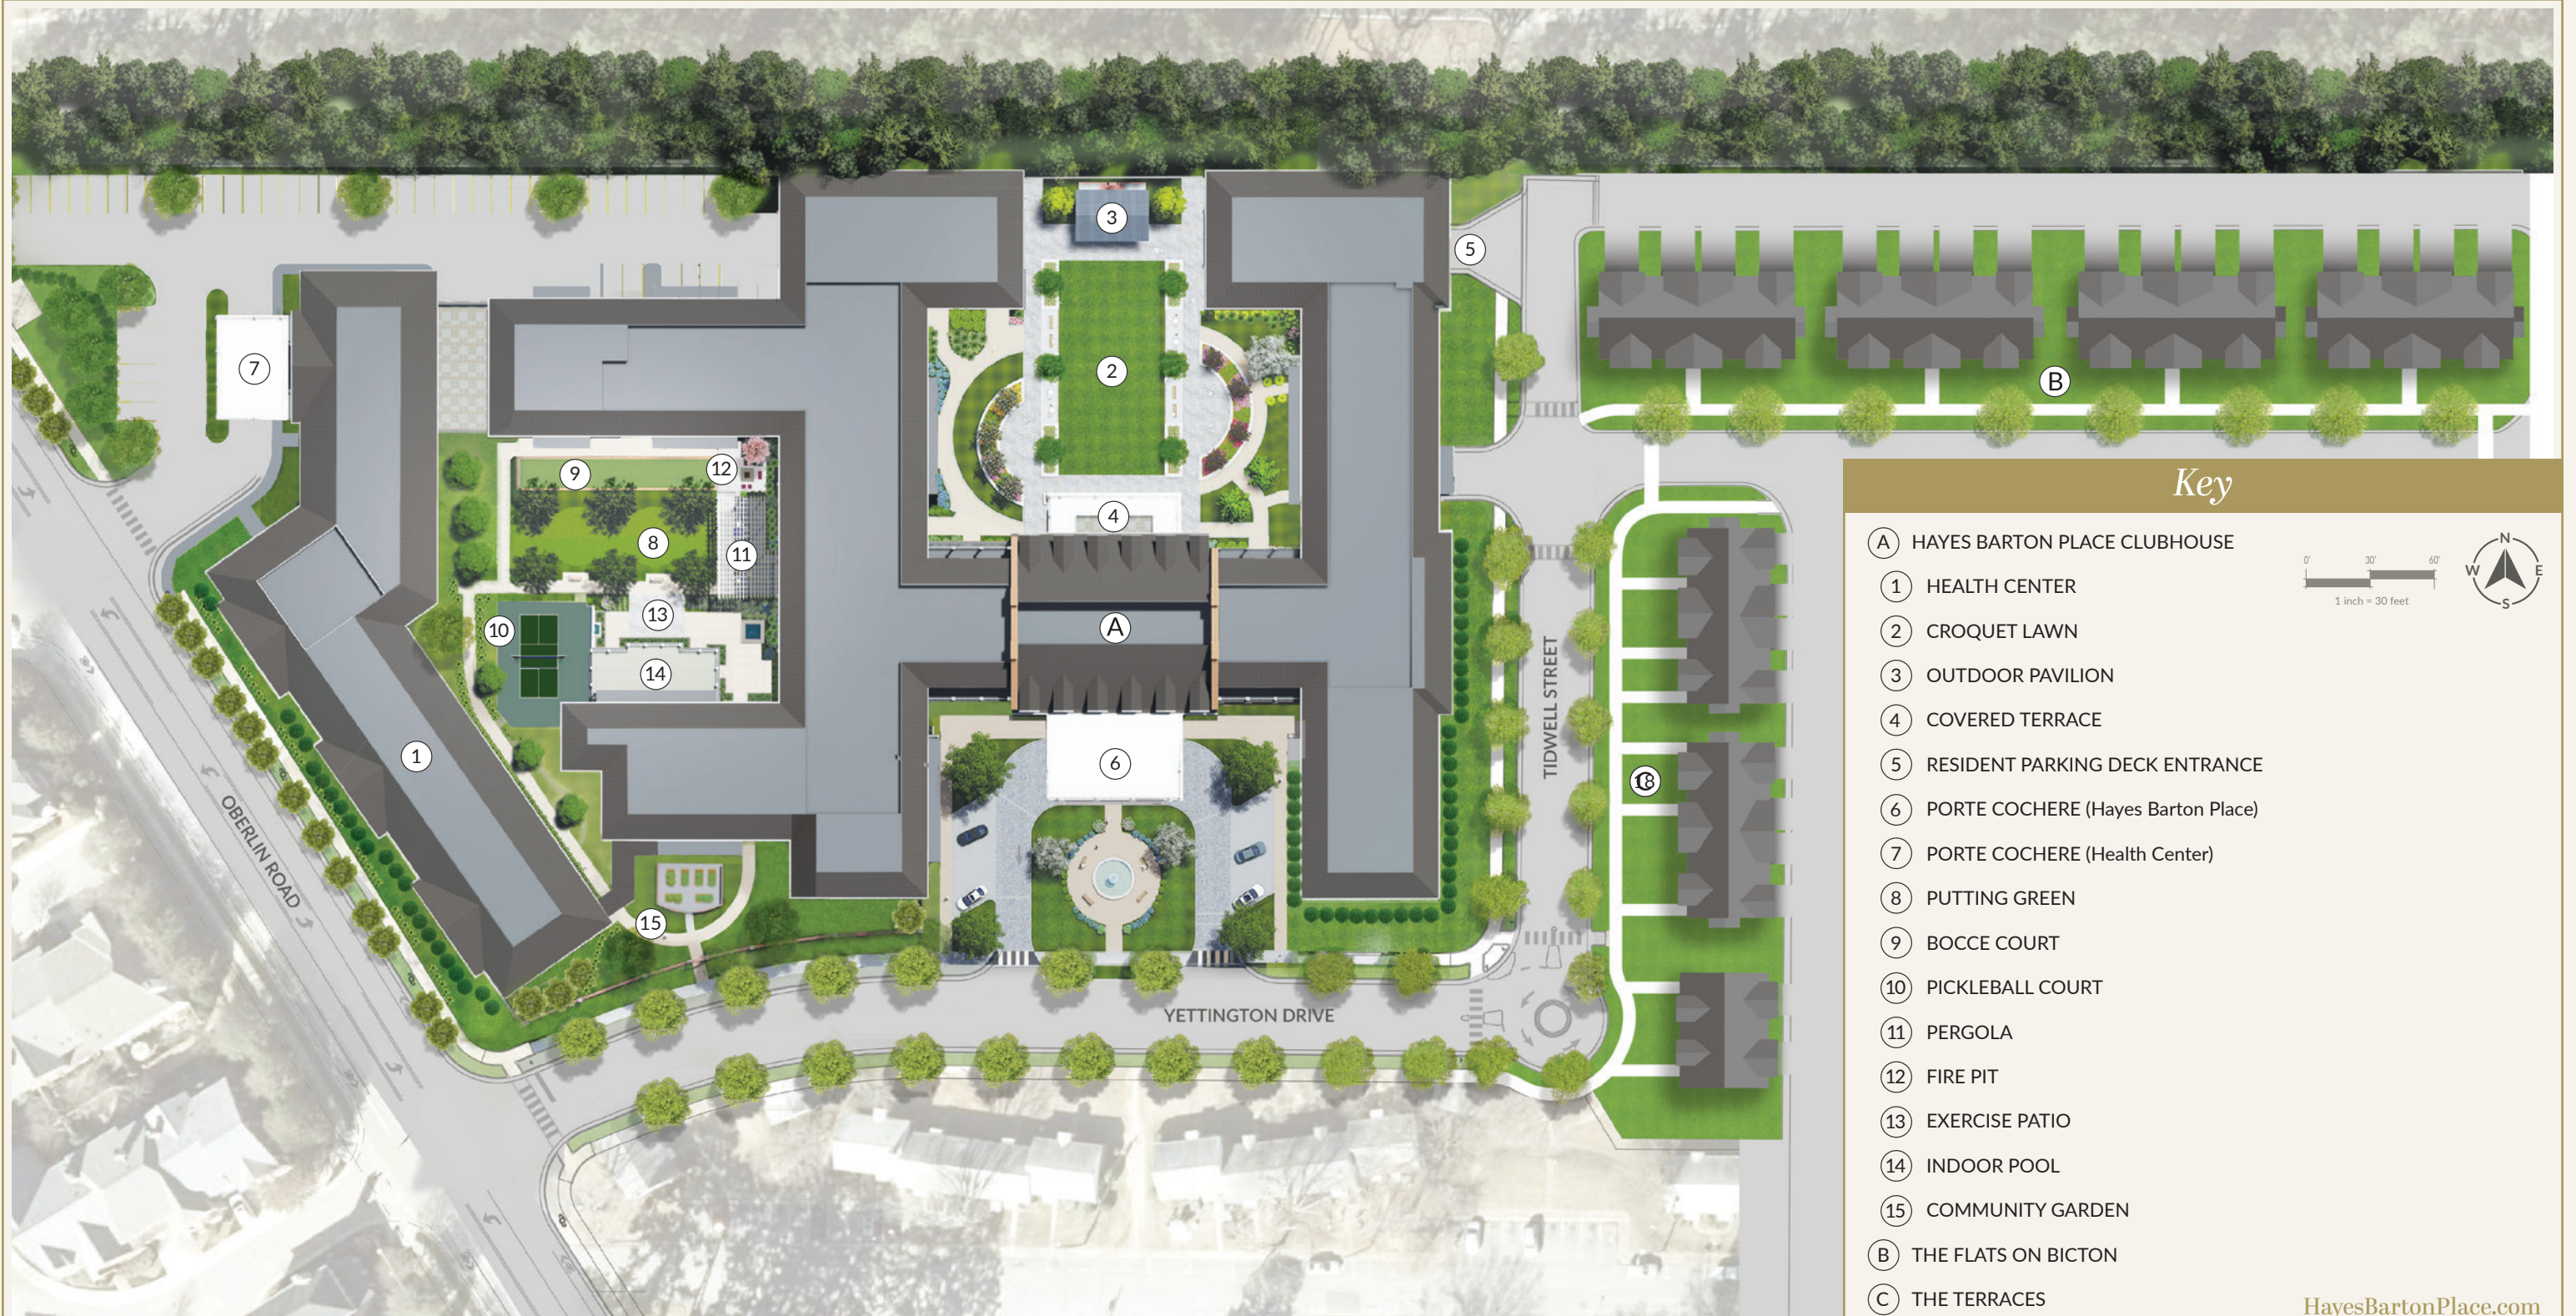

HAYES BARTON PLACE

Community Map

Key

- (A) HAYES BARTON PLACE CLUBHOUSE
- (1) HEALTH CENTER
- (2) CROQUET LAWN
- (3) OUTDOOR PAVILION
- (4) COVERED TERRACE
- (5) RESIDENT PARKING DECK ENTRANCE
- (6) PORTE COCHERE (Hayes Barton Place)
- (7) PORTE COCHERE (Health Center)
- (8) PUTTING GREEN
- (9) BOCCE COURT
- (10) PICKLEBALL COURT
- (11) PERGOLA
- (12) FIRE PIT
- (13) EXERCISE PATIO
- (14) INDOOR POOL
- (15) COMMUNITY GARDEN
- (B) THE FLATS ON BICTON
- (C) THE TERRACES

HAYES BARTON PLACE

Amenities Map

HAYES BARTON PLACE

Amenities Map

AMENITIES

- ① ART STUDIO
- ② BOCCE COURT
- ③ CARD ROOM
- ④ CLUB ROOM & BILLIARDS
- ⑤ COMMUNITY GARDEN
- ⑥ CROQUET LAWN
- ⑦ EXERCISE ROOM
- ⑧ FIRE PIT
- ⑨ GREENHOUSE
- ⑩ GOLF SIMULATOR
- ⑪ INDOOR POOL
- ⑫ LIBRARY
- ⑬ MOVIE THEATER
- ⑭ OUTDOOR DINING
- ⑮ OUTDOOR PAVILION
- ⑯ PUTTING GREEN
- ⑰ PICKLEBALL COURT
- ⑱ SPA & SALON
- ⑲ WELLNESS LOUNGE