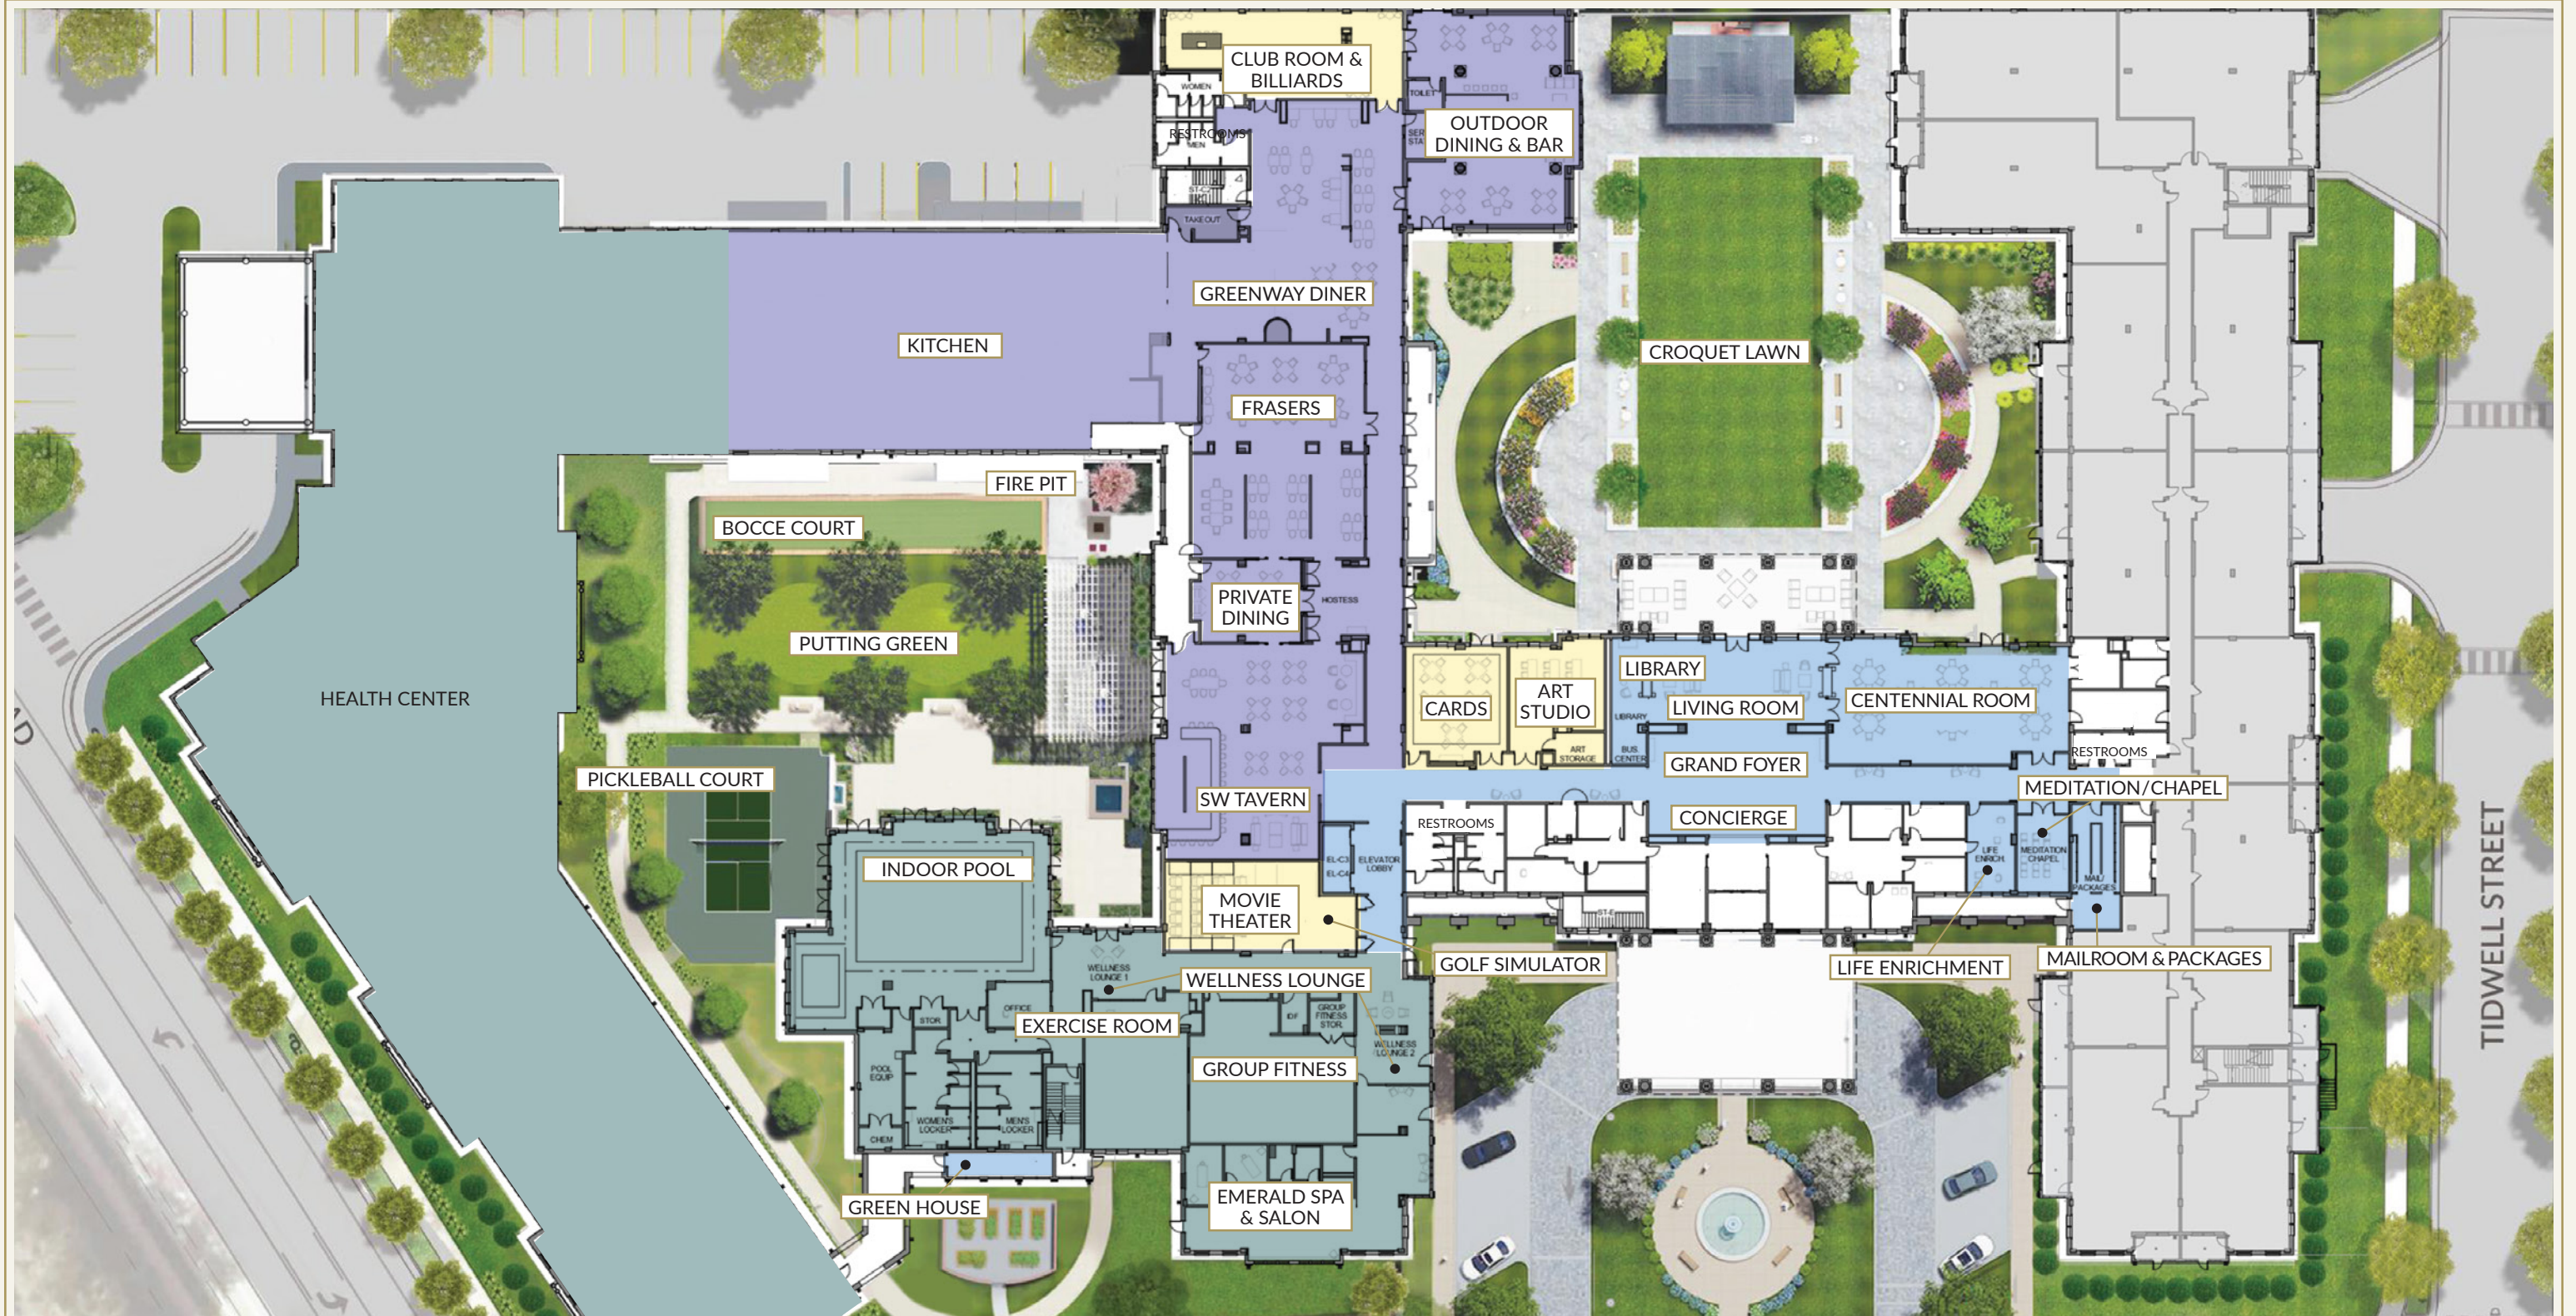

HAYES BARTON PLACE

Community Map

Key

- (A) HAYES BARTON PLACE CLUBHOUSE
- (1) HEALTH CENTER
- (2) CROQUET LAWN
- (3) OUTDOOR PAVILION
- (4) COVERED TERRACE
- (5) RESIDENT PARKING DECK ENTRANCE
- (6) PORTE COCHERE (Hayes Barton Place)
- (7) PORTE COCHERE (Health Center)
- (8) PUTTING GREEN
- (9) BOCCE COURT
- (10) PICKLEBALL COURT
- (11) PERGOLA
- (12) FIRE PIT
- (13) EXERCISE PATIO
- (14) INDOOR POOL
- (15) COMMUNITY GARDEN
- (B) THE FLATS ON BICTON
- (C) THE TERRACES

HAYES BARTON PLACE

Amenities Map

HAYES BARTON PLACE

Amenities Map

AMENITIES

- ① ART STUDIO
- ② BOCCE COURT
- ③ CARD ROOM
- ④ CLUB ROOM & BILLIARDS
- ⑤ COMMUNITY GARDEN
- ⑥ CROQUET LAWN
- ⑦ EXERCISE ROOM
- ⑧ FIRE PIT
- ⑨ GREENHOUSE
- ⑩ GOLF SIMULATOR
- ⑪ INDOOR POOL
- ⑫ LIBRARY
- ⑬ MOVIE THEATER
- ⑭ OUTDOOR DINING
- ⑮ OUTDOOR PAVILION
- ⑯ PUTTING GREEN
- ⑰ PICKLEBALL COURT
- ⑱ SPA & SALON
- ⑲ WELLNESS LOUNGE